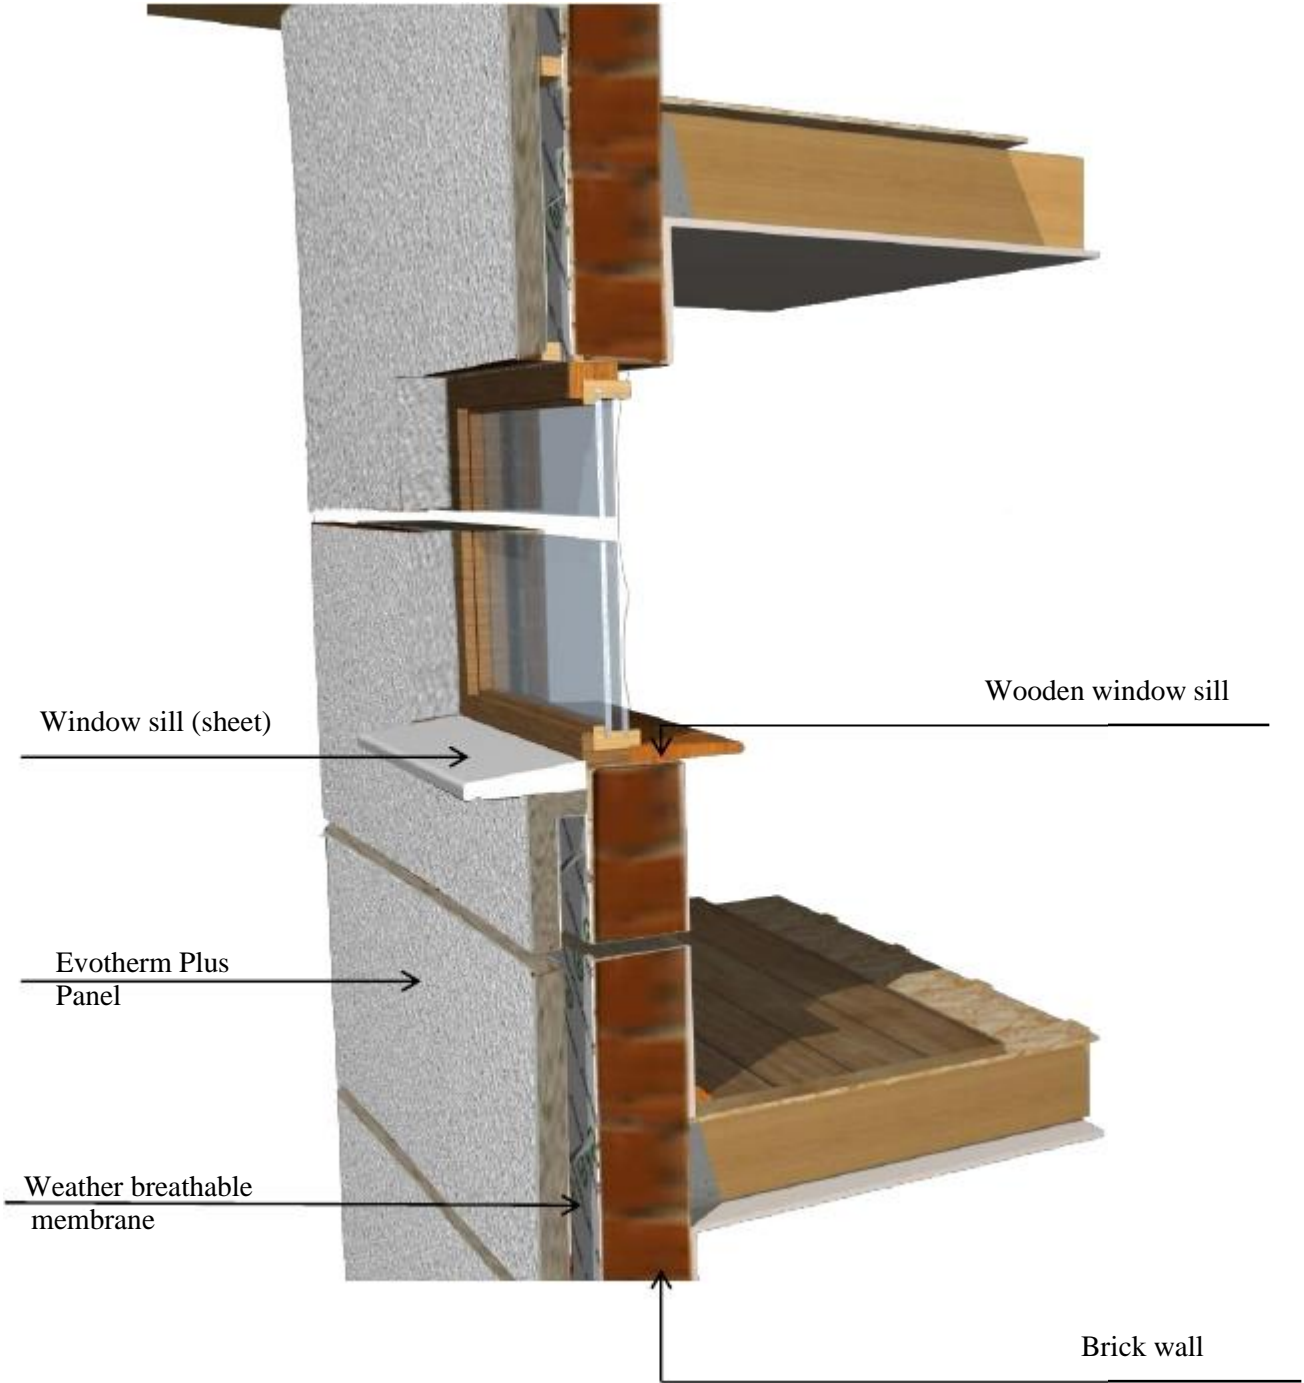

CONSTRUCTION ASSEMBLY DETAILS

Sectional view

Detail: Evotherm Plus on brick wall

Detail no. 01

Sectional view

Sectional view

Sectional view

H15 Moduler AB
General agent Scandinavia
www.h15.se
www.green-panel.se
info@h15.se